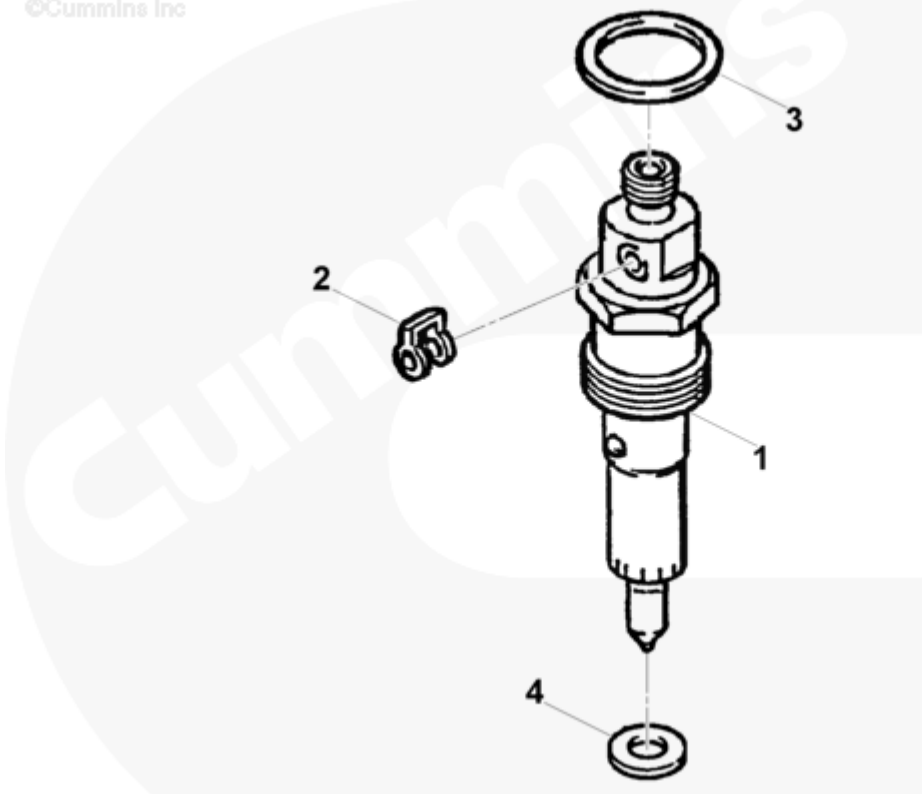

©Cummins Inc

fi900gb

SMALL | MEDIUM | LARGE

Cart	Ref No	Part Number	Part Description	Required	Remarks
View My Cart					
		PP741-01	Fuel Injector		CPL741. Cav edge filter...(More)

					injector assemblies for 4
					cylinder B series engines.
<input type="checkbox"/>	1	<a href="#">3802334</a>	Injector		Recon equivalent 3802334 RX
		<a href="#">3919328</a>	Injector	1	Serviced as 3802334.
	2	<a href="#">3903380</a>	Banjo Connector Seal	1	Replace With 4942278
<input type="checkbox"/>	3	<a href="#">3909356</a>	Rectangular Ring Seal	1	
<input type="checkbox"/>	4	<a href="#">3900808</a>	Injector Seal	1	